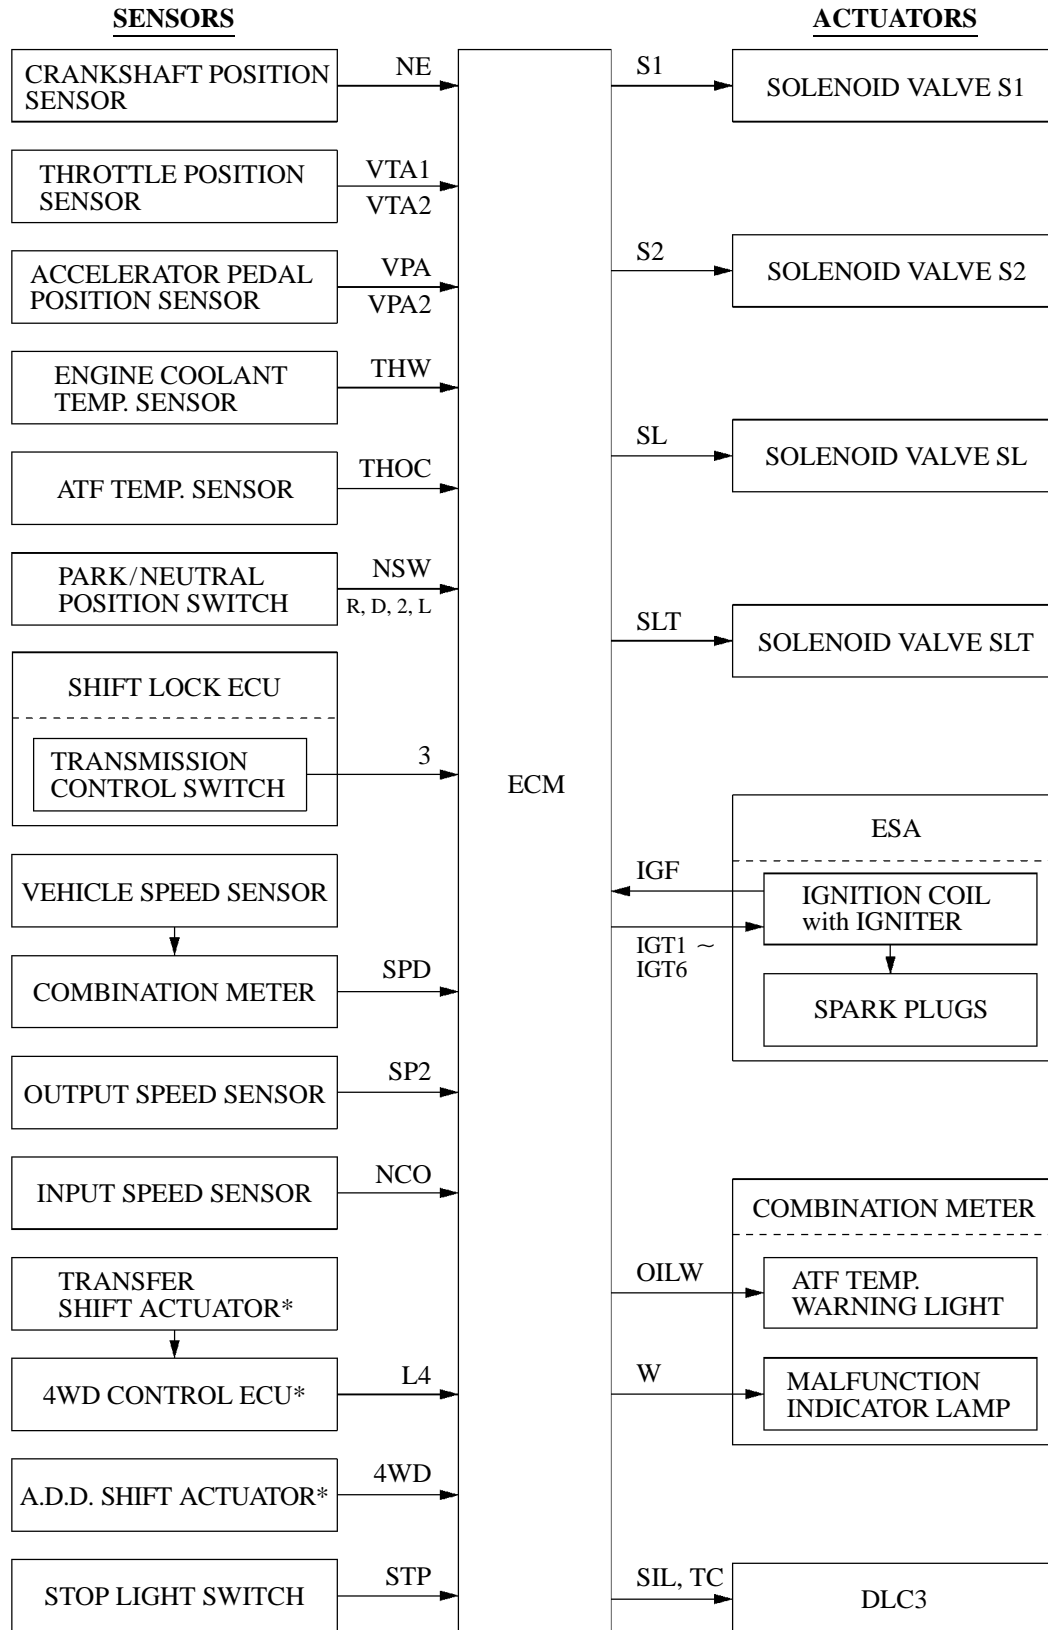

2. Construction

The configuration of the electronic control system in the A340E/F automatic transmission is as shown in the following chart.

*: Only for A340F Automatic Transmission