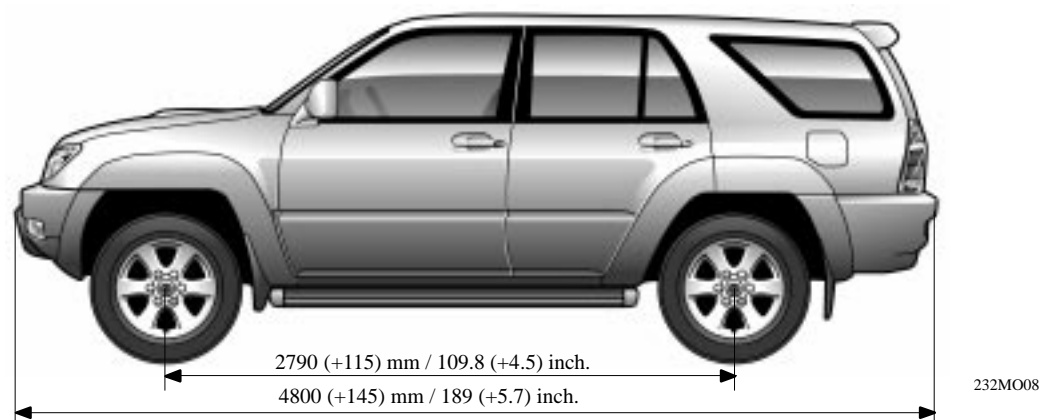

EXTERIOR DESIGN

Front View

- The size of the vehicle has been increased from the '02 model to achieve a tall and wide appearance.
- The front grille, which takes after the trapezoid image of the '02 model, contains two horizontal lines that express power.
- The bumper expresses the functionality and the power of the SUV through its integrated overrider and skid shape.
- A three-dimensional, four-beam headlight design has been adopted to give the vehicle a wide appearance and high quality.
- The hood bulge projects a sporty image (SR5 Sports Edition Package).

(): Comparison with previous model.

Rear View

- Three-dimensional pillars surround the back door glass to emphasize the proportion of the back door center, thus expressing the power of the SUV.
- The rear combination lights share the same motif as the front headlights to realize three-dimensionality and high quality.
- As with the front bumper, skid plates are provided at the bottom of the rear bumper to achieve a functional and powerful design.

232MO06

232MO07

Side View

- Power is expressed through a simple design with a surface configuration that emphasizes the height of the vehicle.
- A new SUV cabin design has been achieved by a line that extends from the roundish front pillar to the wide rear pillar.
- Overfenders, which are standard equipment on all models, give the SUV its powerful look.
- Side mud guards are standard equipment on all models.
- Lighted side steps are provided on the limited grade model to ensure occupant safety when entering or exiting the vehicle.

Provided		SR5: STD	Limited: STD SR5* ¹ : OPT	SR5* ¹ : OPT Limited: OPT	SR5* ² : OPT
Tire	Size	P265/70R16	P265/70R16	P265/65R17	P265/65R17
Disc Wheel	Size	16 × 7 J	16 × 7 JJ	17 × 7 1/2 JJ	17 × 7 1/2 JJ
	Material	Steel	Aluminium	Aluminum	Aluminum
	P.C.D.*	139.7 mm	139.7 mm	139.7 mm	139.7 mm
	Off Set	30 mm	30 mm	30 mm	30 mm
Design					