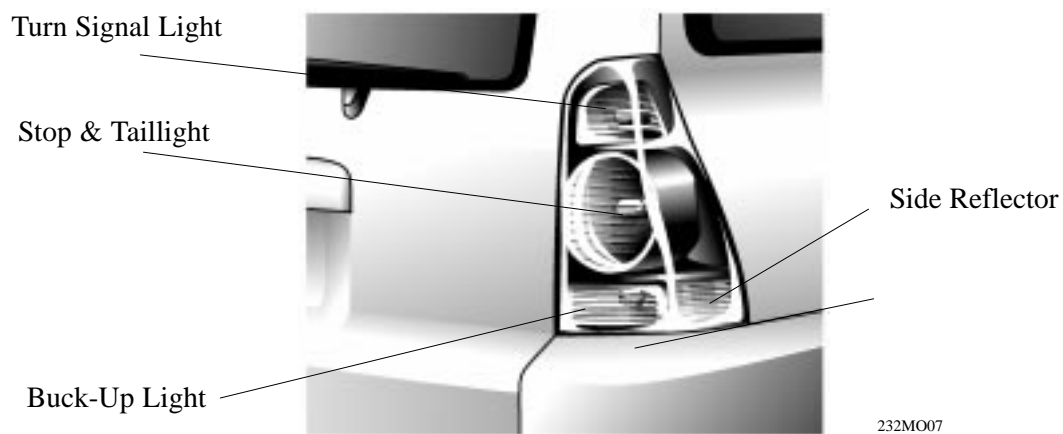

EXTERIOR DESIGN

Front View

- The size of the vehicle has been increased from the '02 model to achieve a tall and wide appearance.
- The front grille, which takes after the trapezoid image of the '02 model, contains two horizontal lines that express power.
- The bumper expresses the functionality and the power of the SUV through its integrated overrider and skid shape.
- A three-dimensional, four-beam headlight design has been adopted to give the vehicle a wide appearance and high quality.
- The hood bulge projects a sporty image (SR5 Sports Edition Package).

(): Comparison with previous model.

Rear View

- Three-dimensional pillars surround the back door glass to emphasize the proportion of the back door center, thus expressing the power of the SUV.
- The rear combination lights share the same motif as the front headlights to realize three-dimensionality and high quality.
- As with the front bumper, skid plates are provided at the bottom of the rear bumper to achieve a functional and powerful design.

232MO06

232MO07

Side View

- Power is expressed through a simple design with a surface configuration that emphasizes the height of the vehicle.
- A new SUV cabin design has been achieved by a line that extends from the roundish front pillar to the wide rear pillar.
- Overfenders, which are standard equipment on all models, give the SUV its powerful look.
- Side mud guards are standard equipment on all models.
- Lighted side steps are provided on the limited grade model to ensure occupant safety when entering or exiting the vehicle.