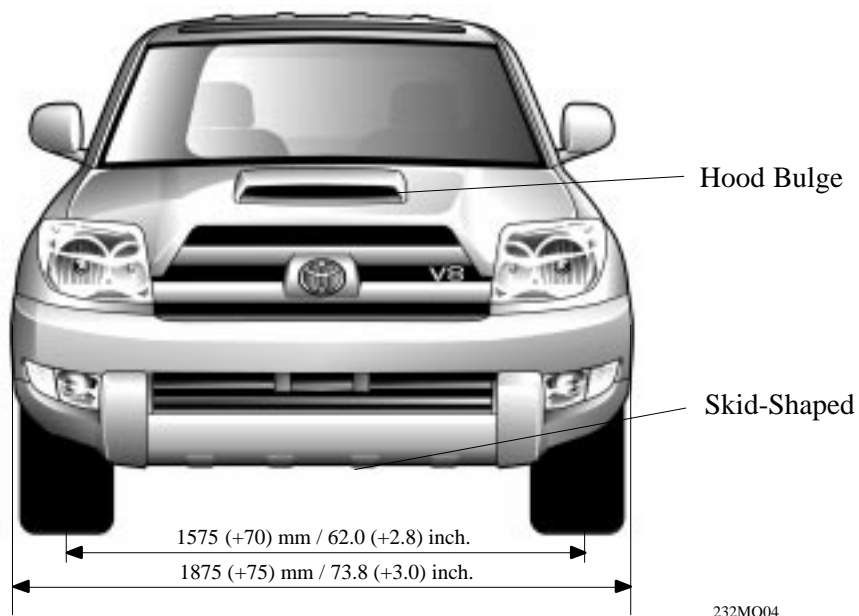

EXTERIOR DESIGN

Front View

- The size of the vehicle has been increased from the '02 model to achieve a tall and wide appearance.
- The front grille, which takes after the trapezoid image of the '02 model, contains two horizontal lines that express power.
- The bumper expresses the functionality and the power of the SUV through its integrated overrider and skid shape.
- A three-dimensional, four-beam headlight design has been adopted to give the vehicle a wide appearance and high quality.
- The hood bulge projects a sporty image (SR5 Sports Edition Package).

(): Comparison with previous model.

Rear View

- Three-dimensional pillars surround the back door glass to emphasize the proportion of the back door center, thus expressing the power of the SUV.
- The rear combination lights share the same motif as the front headlights to realize three-dimensionality and high quality.
- As with the front bumper, skid plates are provided at the bottom of the rear bumper to achieve a functional and powerful design.

232MO06

232MO07

Side View

- Power is expressed through a simple design with a surface configuration that emphasizes the height of the vehicle.
- A new SUV cabin design has been achieved by a line that extends from the roundish front pillar to the wide rear pillar.
- Overfenders, which are standard equipment on all models, give the SUV its powerful look.
- Side mud guards are standard equipment on all models.
- Lighted side steps are provided on the limited grade model to ensure occupant safety when entering or exiting the vehicle.

Provided		SR5: STD	Limited: STD SR5* ¹ : OPT	SR5* ¹ : OPT Limited: OPT	SR5* ² : OPT
Tire	Size	P265/70R16	P265/70R16	P265/65R17	P265/65R17
Disc Wheel	Size	16 × 7 J	16 × 7 JJ	17 × 7 1/2 JJ	17 × 7 1/2 JJ
	Material	Steel	Aluminium	Aluminum	Aluminum
	P.C.D.*	139.7 mm	139.7 mm	139.7 mm	139.7 mm
	Off Set	30 mm	30 mm	30 mm	30 mm
Design					