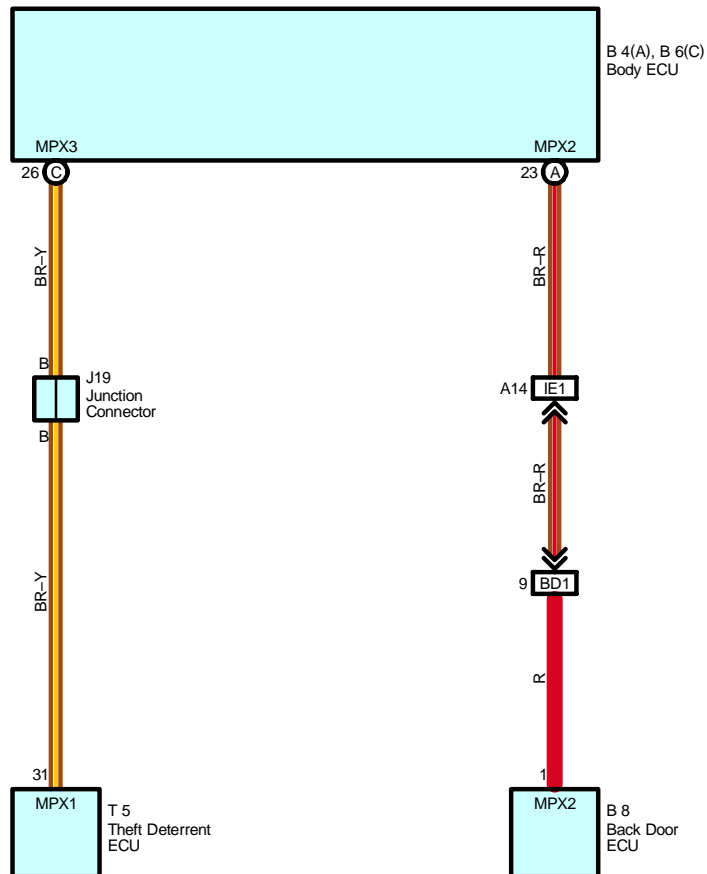

Multiplex Communication System (Communication Bus)

Multiplex Communication System Includes Following Systems

- * **Automatic Light Control**
- * **Door Lock Control**
- * **Front Fog Light**
- * **Garage Door Opener**
- * **Headlight**
- * **Interior Light**
- * **Key Reminder**
- * **Light Auto Turn Off**
- * **Mirror Heater**
- * **Power Window**
- * **Rear Window Defogger**
- * **Rear Wiper and Washer**
- * **Seat Belt Warning**
- * **Theft Deterrent**
- * **Wireless Door Lock Control**